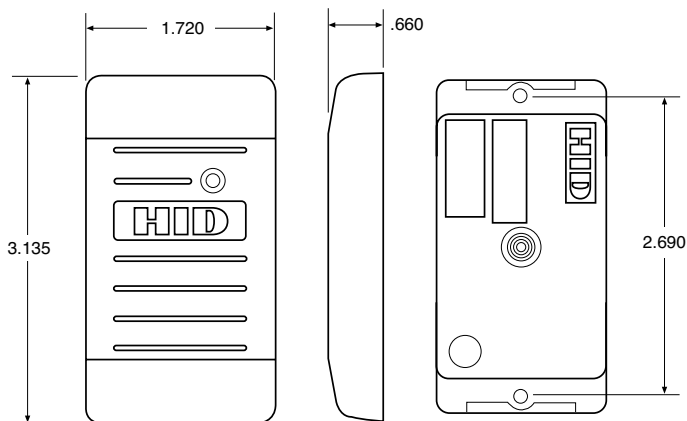

- Features a beeper and multicolor LED which can be host-and/or locally controlled.
- Enables various beeper and LED configurations, depending on individual site requirements.
- Can read HID cards with formats up to 85 bits.
- Designed for mounting directly onto metal with no change in read range performance.
- Available with either Wiegand or Clock-and-Data (magnetic stripe data) output.
- Compatible with all standard access control systems.
- Aesthetic design available in two cover designs and in four colors to match any decor.
- Includes multilingual installation manual.

### SPECIFICATIONS

*Model Name	Prox Point® Plus
Model Number	6005B Wiegand Interface 6008B Clock-and-Data Interface
**Read Range	ProxCard® II card - up to 3" (7.6 cm) ISOProx® II card - up to 2.5" (6.35 cm) DuoProx® II card - up to 2.5" (6.35 cm) Smart ISOProx®/DuoProx® II cards - up to 2.5" (6.35 cm) Proximity & MIFARE® card - up to 2.5" (6.35 cm) ProxCard® Plus card - up to 1.0" (2.5 cm) ProxKey® II key fob - up to 1.5" (3.8 cm) MicroProx® Tag - up to 2" (5.1 cm)
Mounting	Unobtrusive design can be mounted directly onto metal such as door mullions.
Color	<ul style="list-style-type: none"> <li>• CLASSIC series cover in gray, beige, black or white (or)</li> <li>• Designer series cover in grey, wave blue, black or white</li> </ul>
Keypad	No
Dimensions	3.14" x 1.72" x 0.66" (7.96 x 4.37 x 1.68 cm)
Power Supply	5-16 VDC, Linear supply recommended
Power Requirements (Standard Power)	Current (DC) Average 30 mA, Peak 75 mA
Operating Temperature	-22° to 150° F (-30° to 65° C)
Operating Humidity	0-95% relative humidity noncondensing
Transmit Frequency	125 kHz
Environmental	IP55
Cable Distance	Wiegand/Clock-and-Data Interface 500ft (150m) 22 AWG
Termination	Pigtail
Certifications	UL294/cUL (US), FCC Certification (US), IC (Canada), CE (EU), C-tick (Australia, New Zealand), SRRC (China), MIC (Korea), NCC (Taiwan), MIC (Japan), iDA (Singapore), RoHS
Housing Material	UL94 Polycarbonate
Warranty	Lifetime