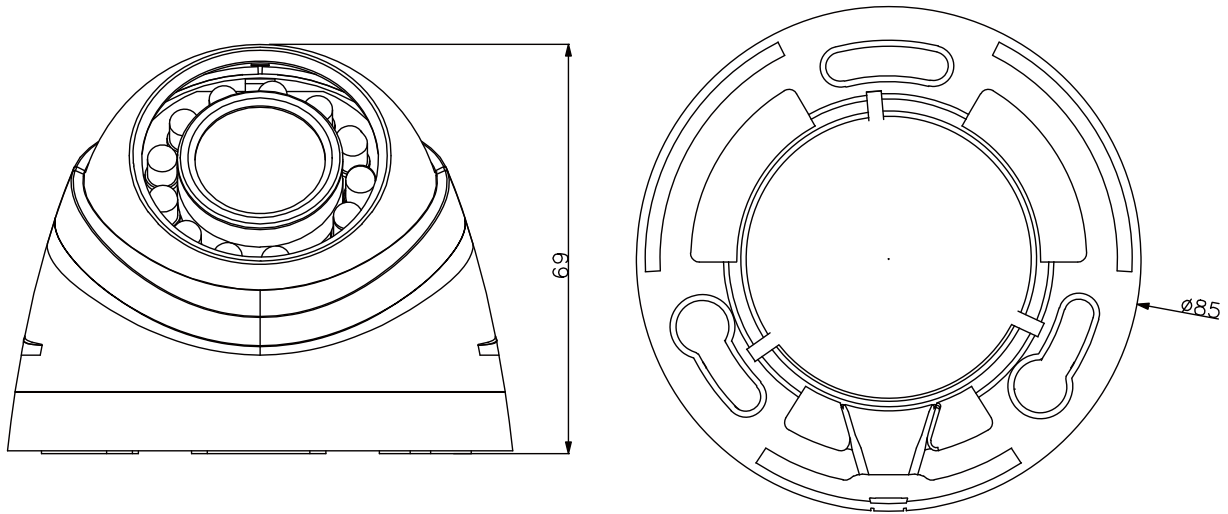

DH-HAC-HDW1000R

Dimensions (mm)