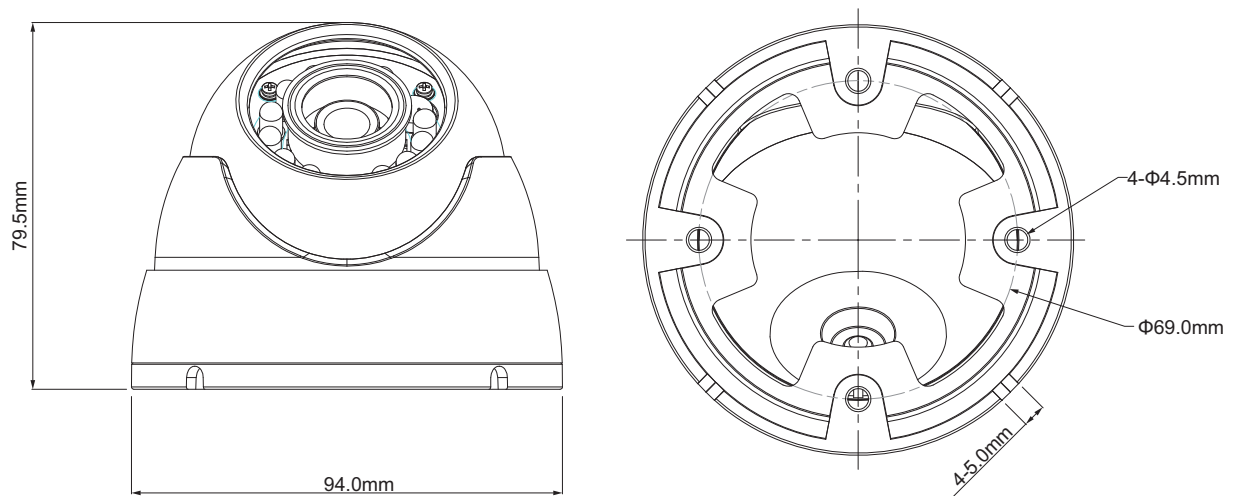

## DH-HAC-HDW1000M

---

1Megapixel 720P Water-proof IR HDCVI Mini Dome Camera

### Features

- 1/4" 1Megapixel CMOS
- 25/30fps@720P
- High speed, long distance real-time transmission
- Day/Night(ICR), AWB, AGC, BLC
- 3.6mm fixed lens
- Max. IR LEDs length 30m, Smart IR
- IP67, DC12V

## Technical Specifications

Model	DH-HAC-HDW1000MP	DH-HAC-HDW1000MN
<b>Camera</b>		
Image Sensor	1/4" 1Megapixel CMOS	
Effective Pixels	1280(H)×720(V)	
Electronic Shutter	1/50s~1/100,000s	1/60s~1/100,000s
Video Frame Rate	25fps@720P	30fps@720P
Synchronization	Internal	
Min. Illumination	0.01Lux@F1.2(AGC ON), 0Lux IR on	
Video Output	1-channel BNC HDCVI high definition video output	
<b>Camera Features</b>		
Max. IR LEDs Length	30m, Smart IR	
Day/Night	Auto(ICR) / Color / B/W	
Noise Reduction	2D	
<b>Lens</b>		
Focal Length	3.6mm fixed lens	
Angle of View	H: 59°	
Mount Type	M12	
<b>General</b>		
Power Supply	DC12V±20%	
Power Consumption	Max 2.5W	
Working Environment	-30°C~+60°C / Less than 95%RH (no condensation)	
Transmission Distance	Over 800m via 75-3 coaxial cable	
Ingress Protection	IP67	
Dimensions	Φ94.0mm×79.5mm	
Weight	0.35kg	
Material	Metal	

## Dimensions (mm)