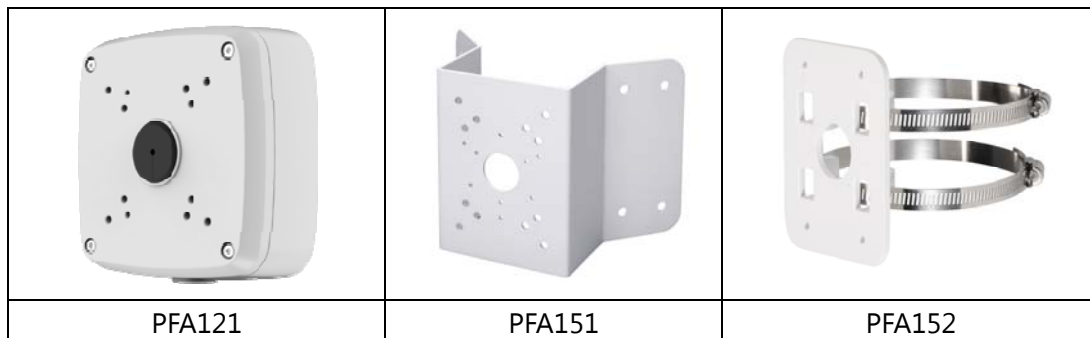

Accessories (optional)

Dahua Technology Co., Ltd.

1187 BinAn Road, Binjiang District, Hangzhou, China

Tel: +86-571-87688883

Fax: +86-571-87688815

Email: overseas@dahuatech.com

www.dahuasecurity.com

*Design and specifications are subject to change without notice.

© 2013 Dahua Technology