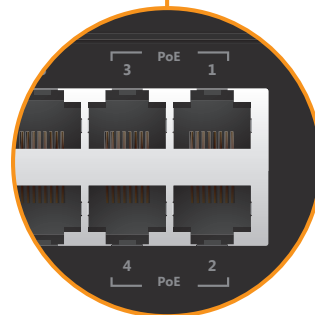

- 8 x 10/100Mbps Fast Ethernet Port
- 4 X 802.3at/af PoE Ports
- Up to 30W for each PoE Port
- Up to 60W Totally Supply Power
- Compact size

8 port 802.3at/af Fast Ethernet Switch with 4 PoE ports

POE-FSH804ATi

Reliable compact size PoE switch

The applications of Power over Ethernet have expanded to home users or small office. The POE-FSH804ATi is a wall-mountable 8 port switch including 4 port PoE as well as internal power supply in compact housing. The stable internal power supply let installation and maintain become easier

Power up cameras , VOIP via RJ-45 cable

PoE-FSH804ATi helps users to utilize just one Ethernet cable to carry both Ethernet data and power simultaneously to power and networking their IP camera , wireless AP ,VoIP phone or PoE LED in the environment where power outlet is hard to get.

PoE Port