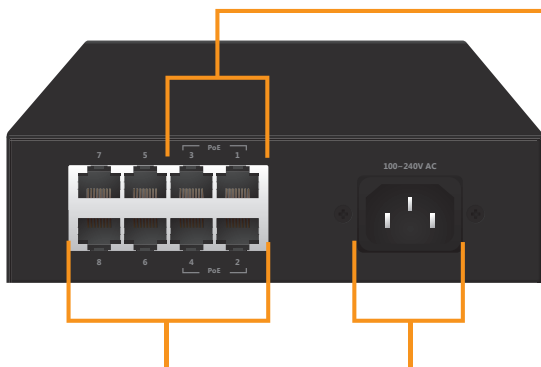

- 8 x 10/100Mbps Fast Ethernet Port
- 4 X 802.3at/af PoE Ports
- Up to 30W for each PoE Port
- Up to 60W Totally Supply Power
- Compact size

8 port 802.3at/af Fast Ethernet Switch with 4 PoE ports

POE-FSH804ATi

Reliable compact size PoE switch

The applications of Power over Ethernet have expanded to home users or small office. The POE-FSH804ATi is a wall-mountable 8 port switch including 4 port PoE as well as internal power supply in compact housing. The stable internal power supply let installation and maintain become easier

Power up cameras , VOIP via RJ-45 cable

PoE-FSH804ATi helps users to utilize just one Ethernet cable to carry both Ethernet data and power simultaneously to power and networking their IP camera , wireless AP ,VoIP phone or PoE LED in the environment where power outlet is hard to get.