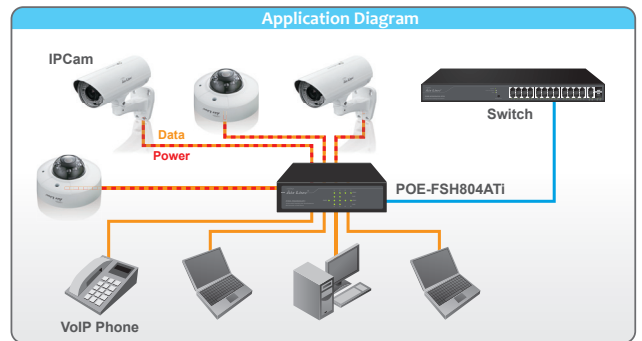

- 8 x 10/100Mbps Fast Ethernet Port
- 4 X 802.3at/af PoE Ports
- Up to 30W for each PoE Port
- Up to 60W Totally Supply Power
- Compact size

8 port 802.3at/af Fast Ethernet Switch with 4 PoE ports

POE-FSH804ATi

Reliable compact size PoE switch

The applications of Power over Ethernet have expanded to home users or small office. The POE-FSH804ATi is a wall-mountable 8 port switch including 4 port PoE as well as internal power supply in compact housing. The stable internal power supply let installation and maintain become easier

Power up cameras , VOIP via RJ-45 cable

PoE-FSH804ATi helps users to utilize just one Ethernet cable to carry both Ethernet data and power simultaneously to power and networking their IP camera , wireless AP ,VoIP phone or PoE LED in the environment where power outlet is hard to get.